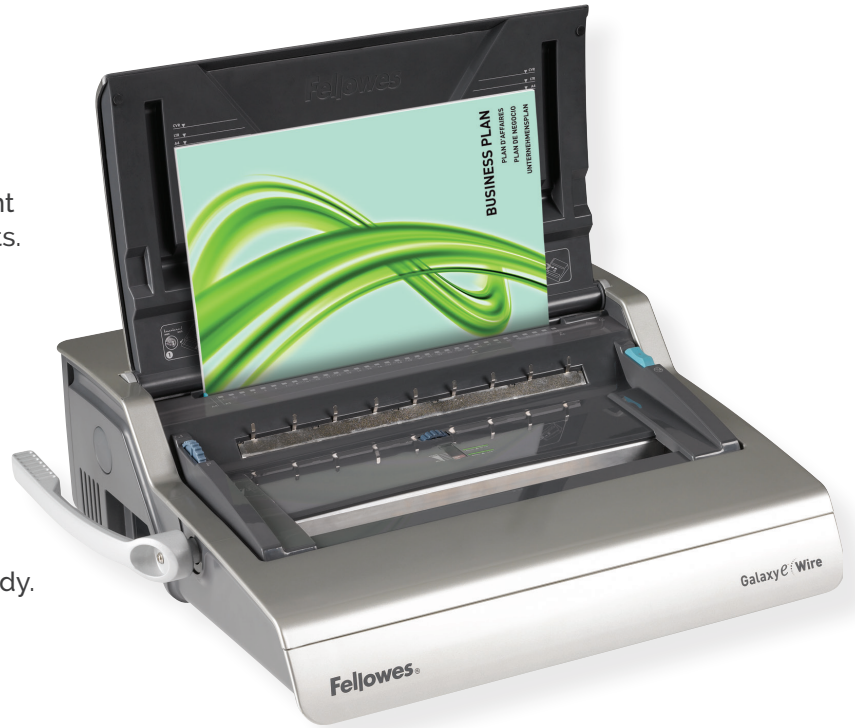

GALAXY™ E WIRE

Large Office Binding Machine

Edge Guide
Rotary edge guide adjustment accurately centers documents.

Wire/Document Guide
Makes it easy to match the right wire up with your document.

Built-in Storage Tray
To keep binding supplies handy.

Pre-set Wire Closure
For quick and accurate binding.

| | |
|--------------------------|------------------------|
| Model No. | Galaxy™ E Wire |
| Item No. | 5217801 |
| Binding Type | Wire |
| Punching Capacity | 20 Sheets |
| Punching Type | Electric |
| Binding Capacity | 130 Sheets |
| Vertical Punching | Yes |
| Binding Element Selector | Yes |
| Dimensions | 6.5" x 17.75" x 19.68" |
| Warranty | 2 Years |